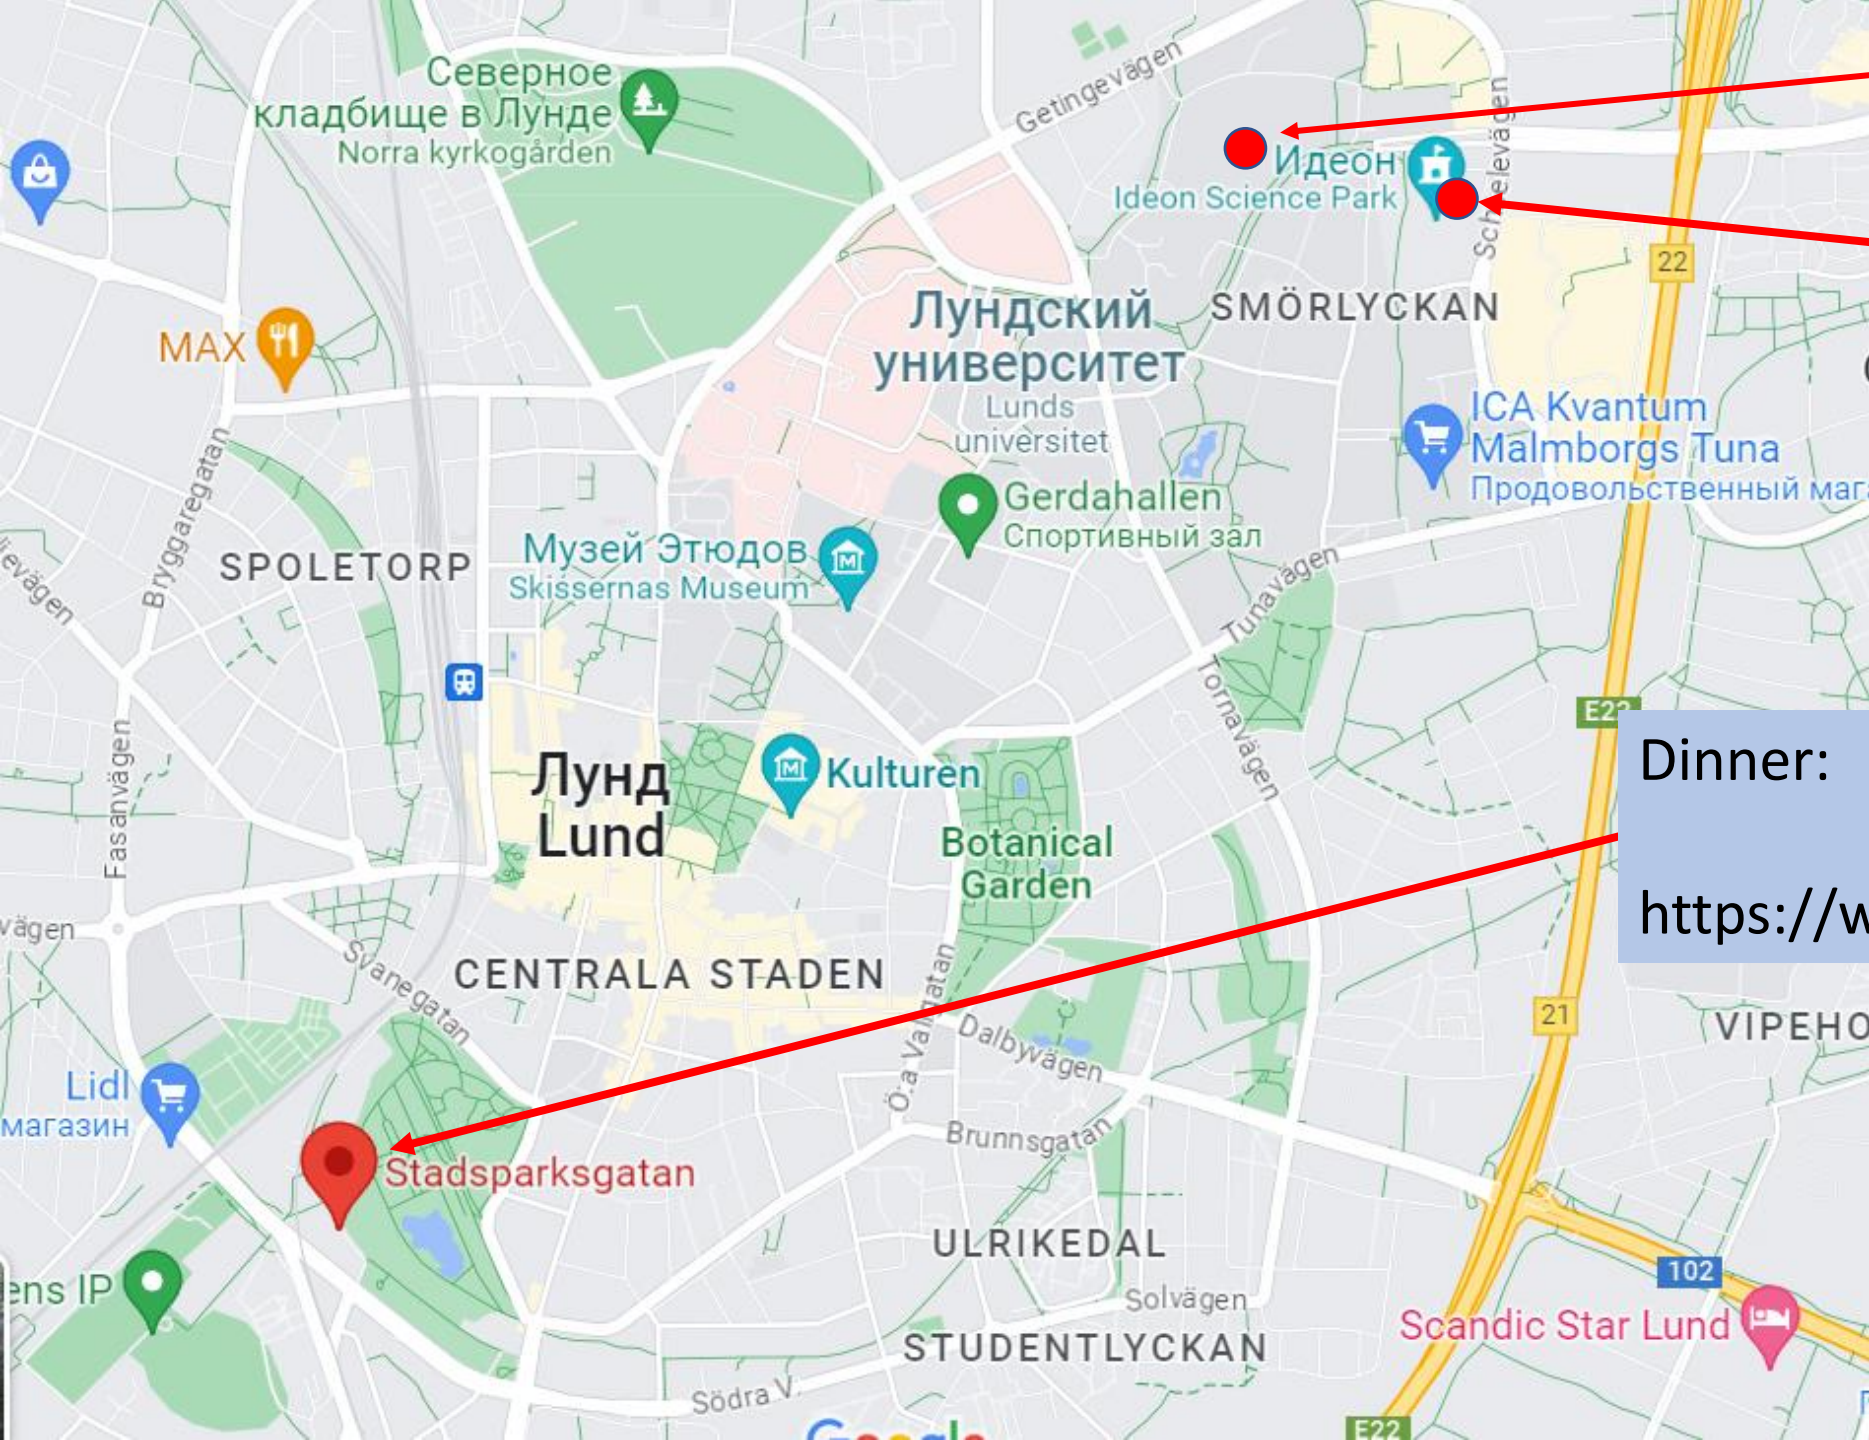

Kemicentrum

Kemicentrum
Hall D, F, A
Ground level

Elit Hotel Ideon

Kemicentrum

Elit Hotel Ideon

Dinner:
<https://www.stadsparkscafeet.se/>