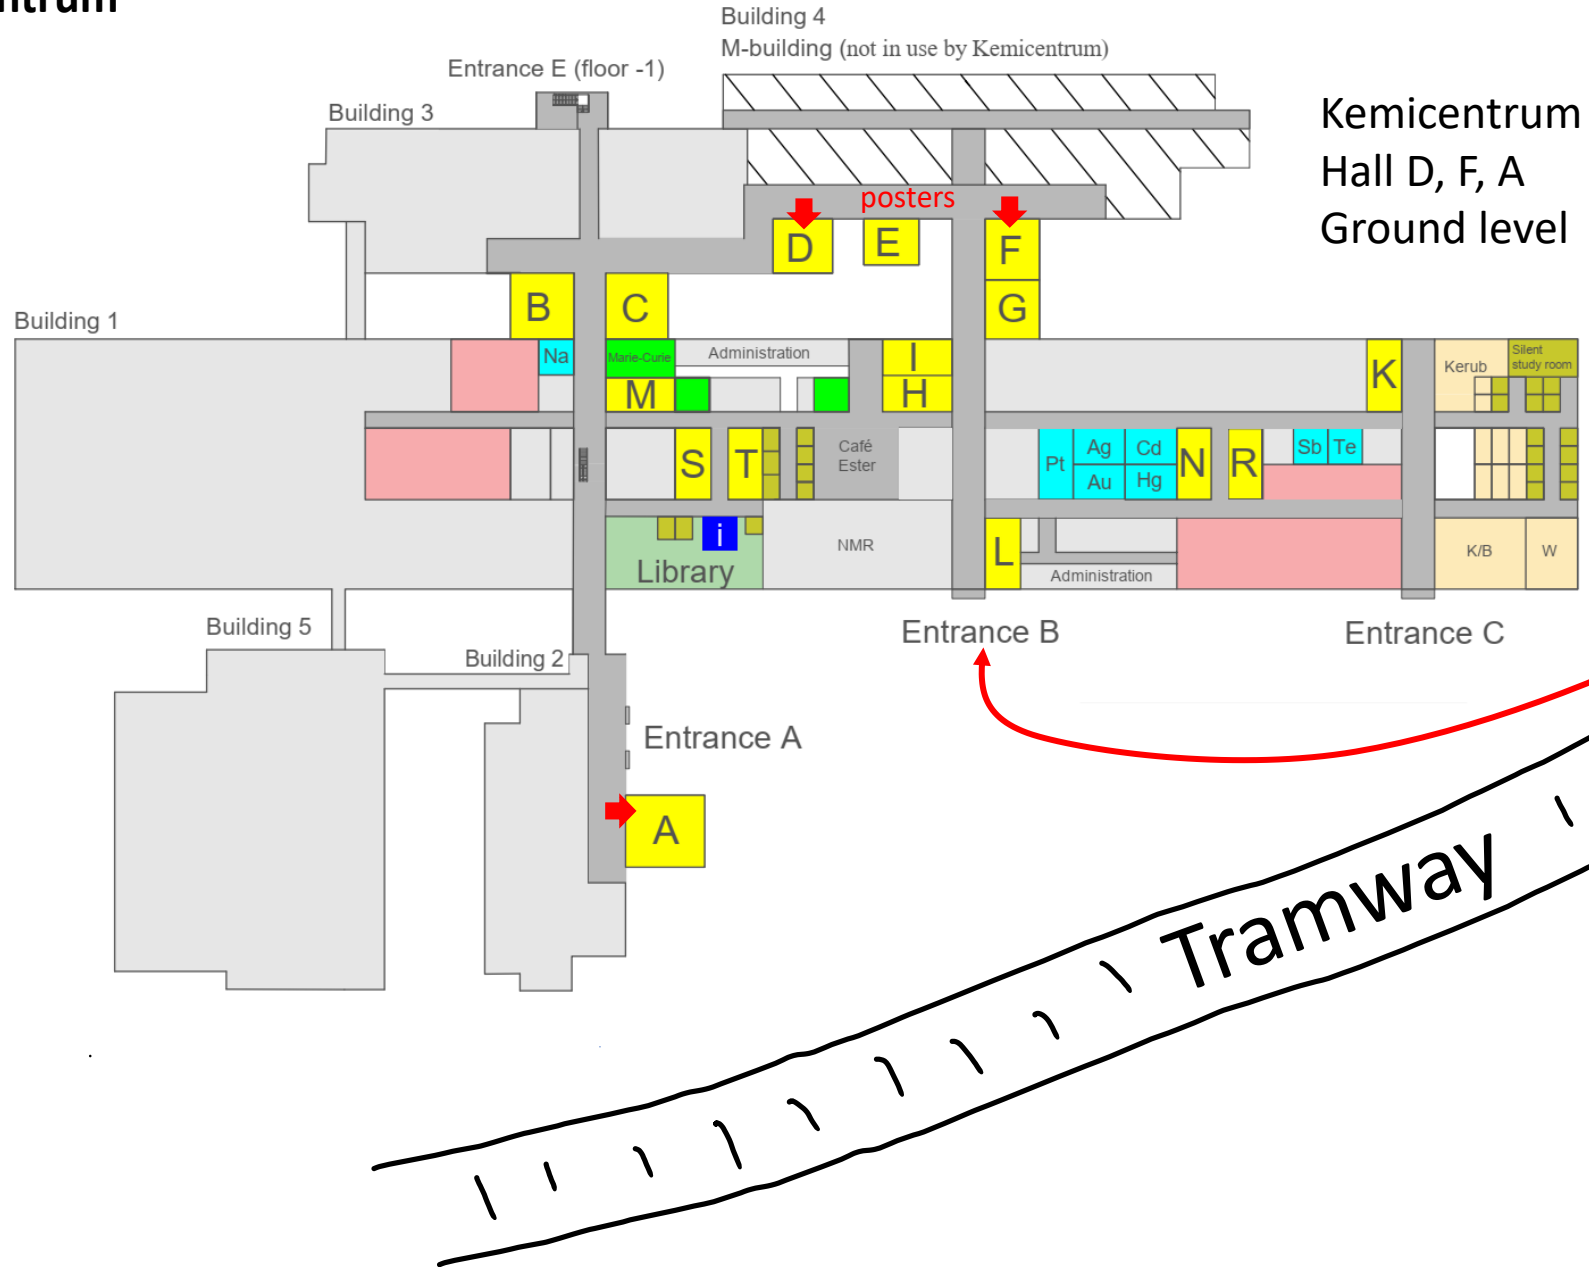

Kemicentrum

Kemicentrum
Hall D, F, A
Ground level

Elit Hotel Ideon

Kemicentrum

Elit Hotel Ideon

Dinner:
<https://www.stadsparkscafeet.se/>