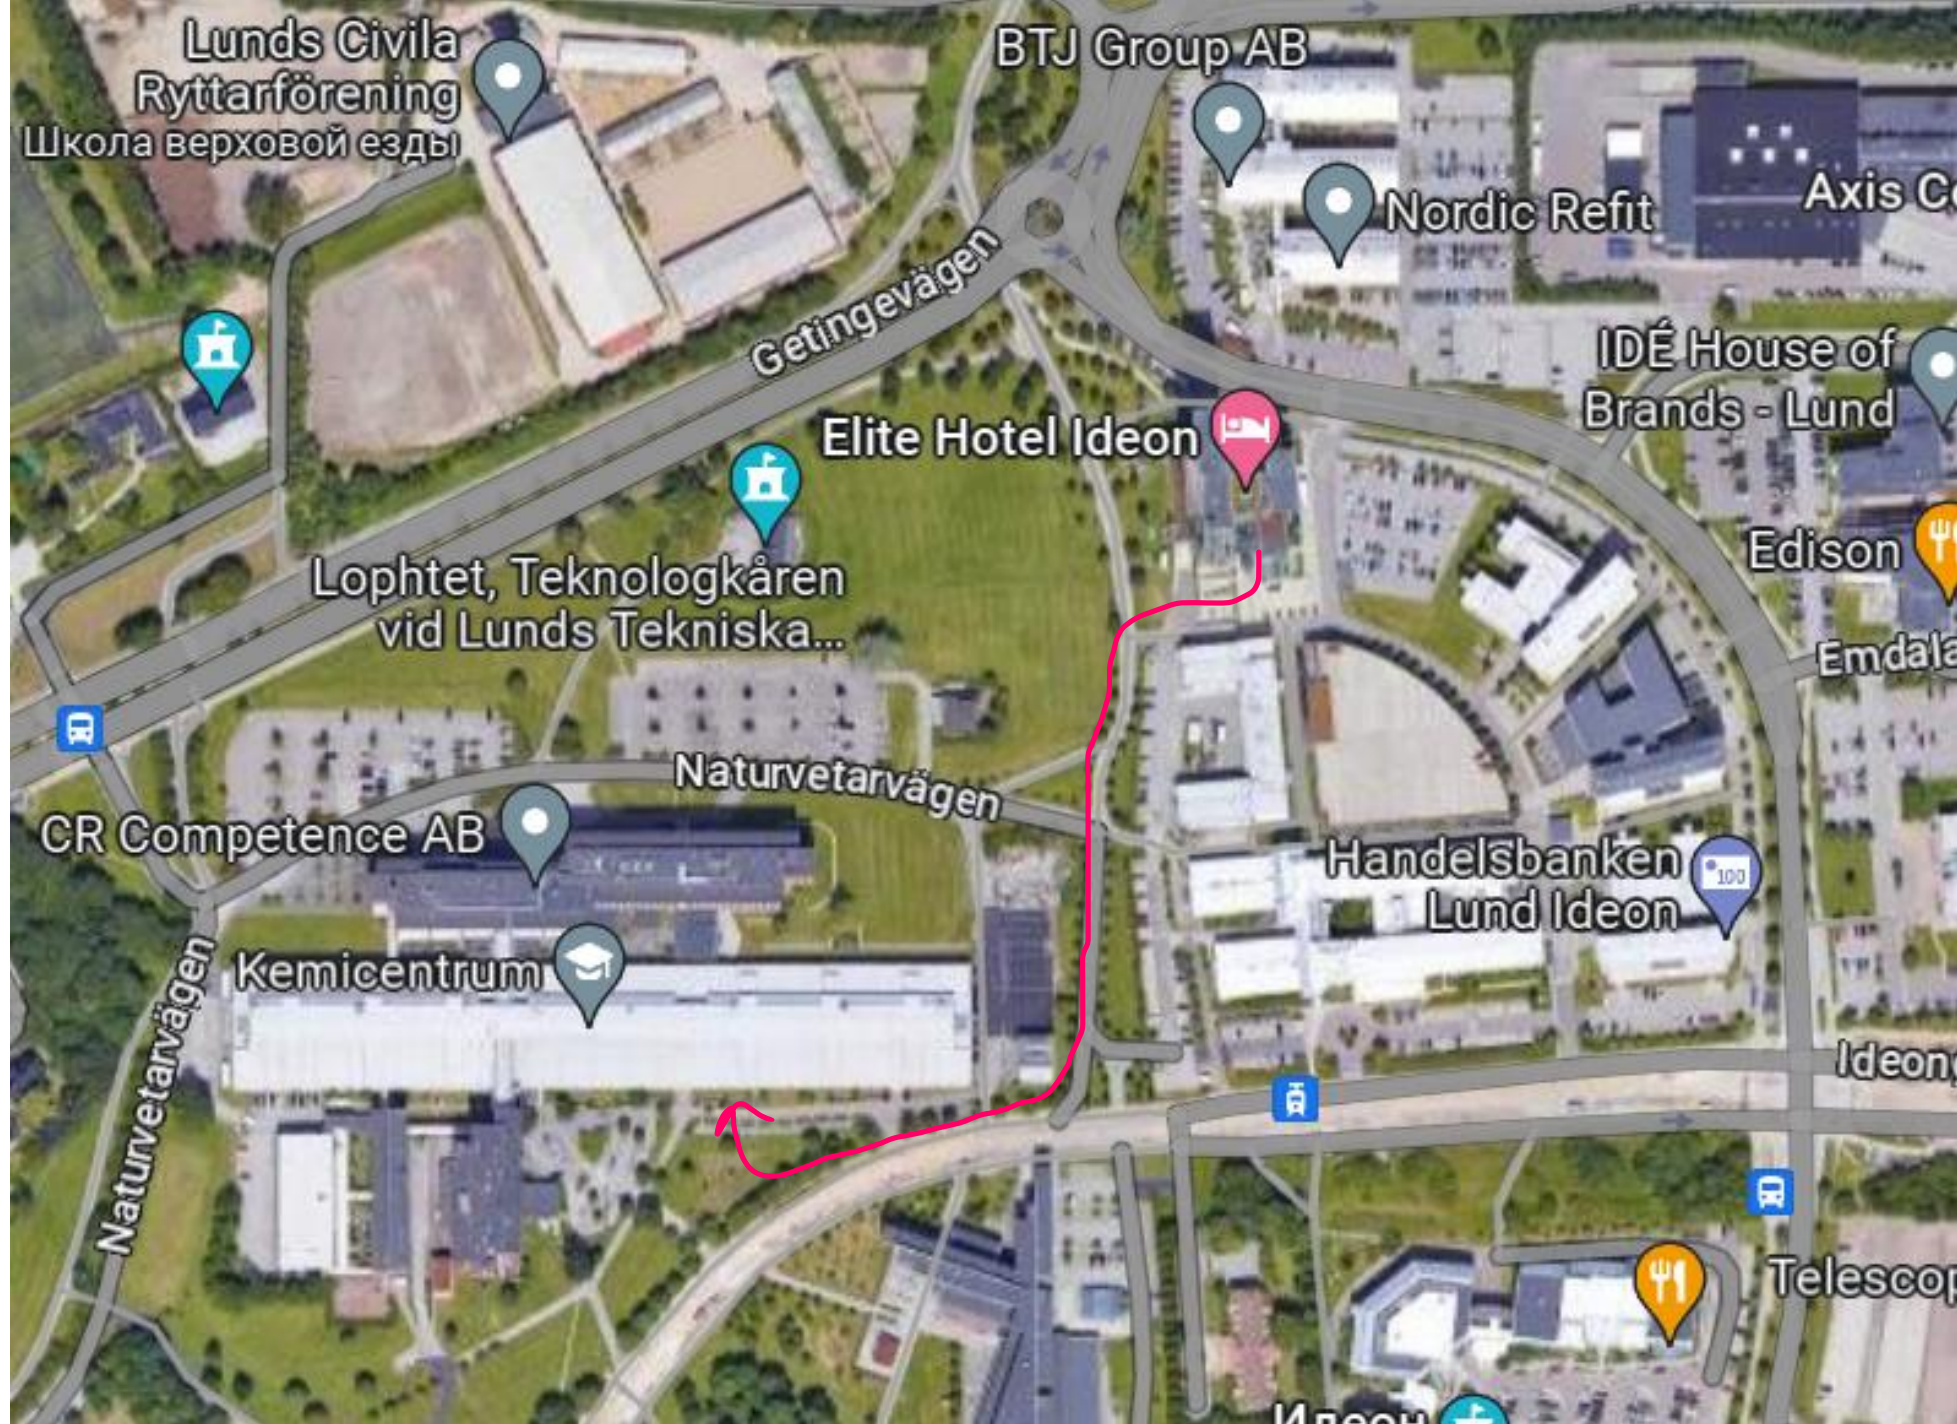

Kemicentrum

Kemicentrum
Hall D, F, A
Ground level

Elit Hotel Ideon

Kemicentrum

Elit Hotel Ideon

Dinner:
<https://www.stadsparkscafeet.se/>